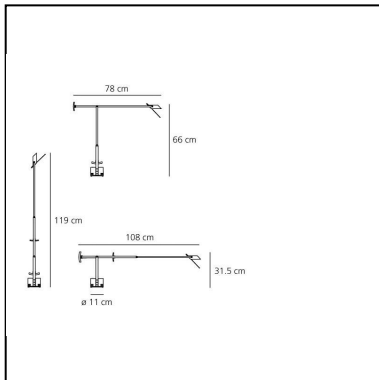

Tizio

Richard Sapper

IP20     

LUMINAIRE

- Transformer availability: **Integrated**
- Watt: **50W**
- Voltage: **220V-240V**
- Delivered lumens output: **564lm**
- CCT: **3000K**
- Efficiency: **48%**
- Efficacy: **11.27lm/W**
- CRI: **100**

DIMENSIONS

- Length: **cm 78**
- Height: **cm 66**
- Base Diameter: **cm 11**
- Max Extension Height: **cm 119**
- Max Extension Length: **cm 108**
- Inclination: **-42+42**
- Impact Resistance: **N/D**
- Glow Wire Test: **N/D°**