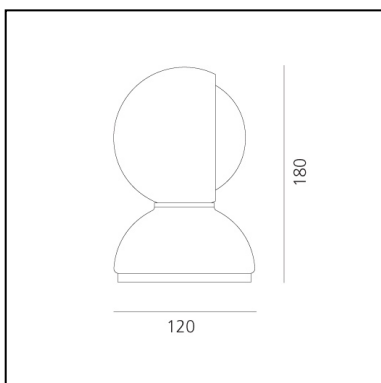

Eclisse White

Vico Magistretti

IP20     

LUMINAIRE

- Watt: **25W**
- Voltage: **220V-240V**
- Delivered lumens output: **170lm**
- CCT: **2800K**

DESCRIPTION

Eclisse, designed by Vico Magistretti in 1965, won the Compasso d'Oro Award in 1967 and became an ambassador of Italian design worldwide. Eclisse is an avant-garde balance between form and function, design and utility. The concept's foundation lies in its functionality of adjusting the intensity of light through its rotating inner shade that "eclipses" the light source. In fact, with a fixed outer shell and a moveable inner shell the lamp can provide direct or diffuse light. A table lamp, it can also be wall mounted. Painted metal body available in white, red or orange with an on/off switch. Eclisse is part of the permanent collection of the most important design Museums, amongst many the MoMa in New York and the Triennale Design Museum in Milan.

PRODUCT CODE: 0028010A

FEATURES

- Article Code: **0028010A**
- Colour: **White**
- Installation: **Table**
- Material: **steel, technopolymer**
- Series: **Design Collection, Modern Classic**
- Environment: **Indoor**
- Area contract: **Residential**
- Emission: **Diffused And Direct**
- design by: **Vico Magistretti**

DIMENSIONS

- Height: **cm 18**
- Diameter: **cm 12**
- Base Diameter: **cm 12**
- Impact Resistance: **N/D**
- Glow Wire Test: **850°**

NOT INCLUDED SOURCES

- Category: **HALO**
- Number: **1**
- Watt: **25W**
- Socket: **E14**
- Class: **A**