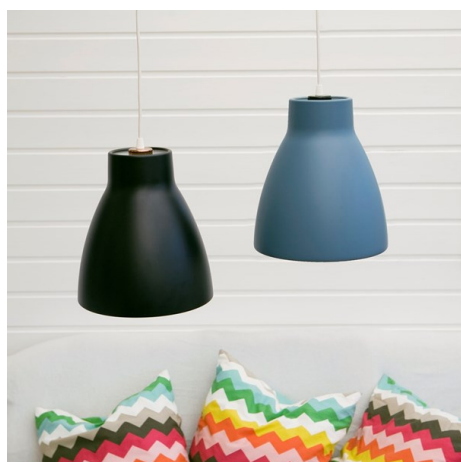

Gong pendel Ø 250 mm E27

"A classic lamp shade which we have reHned and simpliHed. Stripped clean but still surprises with its sub-played accent color." Design: Carl & Carl

Metal pendant with top in accent colour. Suited for ceiling hook. 1,5 m white cord.

Product type	Pendant
Category	Catalogue item
Material	Metal
Socket	E27
Incl. light source	No
Suited for ceiling hook	Yes
Family	Gong
Watt max	53W
Height	266 mm
Diameter	252 mm
Cable length	1,5 m